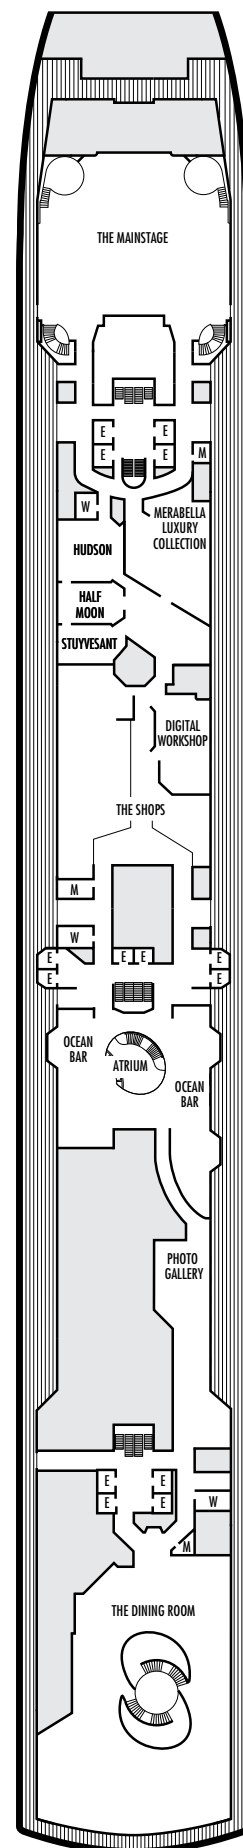

WESTERDAM

DECK PLANS & STATEROOMS

The deck plans are color-coded by category of stateroom, and the category letter precedes the stateroom number in each room. All staterooms are equipped with interactive LED television with On Demand movies, programming and multichannel music; mini-bar; mini-safe; data port; telephone.

Important Note: Not all staterooms within each category have the same furniture configuration and/or facilities. Appropriate symbols within the rooms on the deck plans describe differences from the stateroom descriptions below.

All information is subject to change.

STATEROOM SYMBOL LEGEND

- Quad (2 lower beds, 1 sofa bed, 1 upper)
- Triple (2 lower beds, 1 sofa bed)
- △ Partial sea view
- × Fully obstructed view
- + Connecting rooms
- Shower only
- ♣ Single sink vanity
- Staterooms have solid steel verandah railings instead of clear-view Plexiglas® railings

ACCESSIBILITY

STATEROOM SYMBOL LEGEND

- ♿ Suites SC6175 & SC6164 are fully accessible, bathtub and roll-in shower. Suite SS6108 and staterooms I-8037, VB6004, VB6003, D1100, C1082, C1081, J1074, K1012 & K1011 are fully accessible, roll-in shower only.
- ▼ Suites SY8068, SY5002 & SY5001 are fully accessible with single side approach to the bed, bathtub and roll-in shower
- ★ Staterooms VA8032, VA8031, VA6049, VA5140, VA5137, VA5054, VA5051, VA4132, VA4131, H4090, H4089, VA4052 & VA4051 are ambulatory accessible, roll-in shower only

Promenade Deck