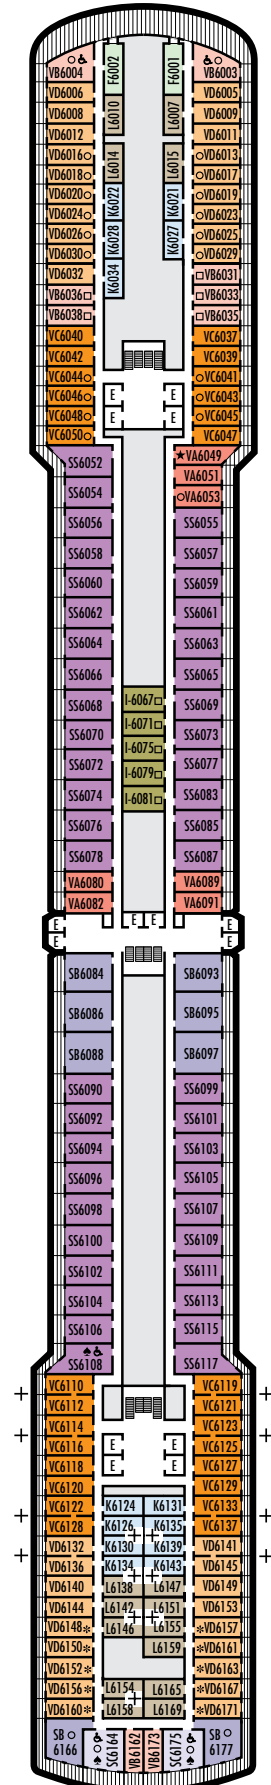

VERANDAH SUITES

SB SC

Neptune Suites: 2 lower beds convertible to 1 king-size bed, bathroom with dual sink vanity, full-size whirlpool bath & shower & additional shower stall, large sitting area, dressing room, private verandah, 1 sofa bed for 2 persons, floor-to-ceiling windows. Approximately 500–712 sq. ft. including verandah.

SS

Signature Suites: 2 lower beds convertible to 1 queen-size bed, bathroom with dual sink vanity, full-size whirlpool bath & shower & additional shower stall, large sitting area, private verandah, 1 sofa bed for 1 person, floor-to-ceiling windows. Approximately 372–384 sq. ft. including verandah.

VERANDAH STATEROOMS

VA VB VC VD

Verandah: 2 lower beds convertible to 1 queen-size bed, bathtub & shower, sitting area, private verandah, floor-to-ceiling windows. Approximately 213–359 sq. ft. including verandah.

OCEAN-VIEW STATEROOMS

F

Large: 2 lower beds convertible to 1 queen-size bed, bathtub & shower. Approximately 174–180 sq. ft.

INTERIOR STATEROOMS

I K

Large or Standard: 2 lower beds convertible to 1 queen-size bed, shower. Approximately 151–233 sq. ft.

L

Standard: 2 lower beds convertible to 1 queen-size bed, shower. Approximately 151–233 sq. ft.