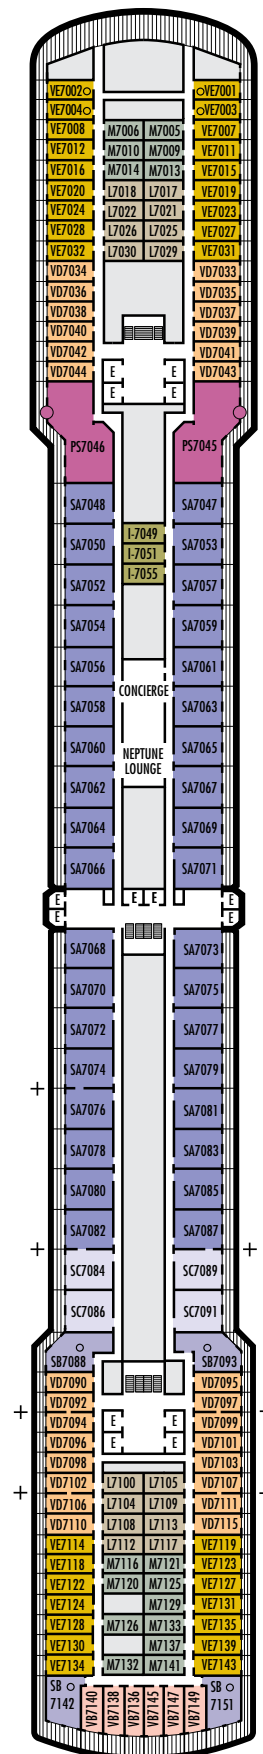

WESTERDAM

DECK PLANS & STATEROOMS

The deck plans are color-coded by category of stateroom, and the category letter precedes the stateroom number in each room. All staterooms are equipped with interactive LED television with On Demand movies, programming and multichannel music; mini-bar; mini-safe; data port; telephone.

Important Note: Not all staterooms within each category have the same furniture configuration and/or facilities. Appropriate symbols within the rooms on the deck plans describe differences from the stateroom descriptions below.

All information is subject to change.

STATEROOM SYMBOL LEGEND

- Quad (2 lower beds, 1 sofa bed, 1 upper)
- Triple (2 lower beds, 1 sofa bed)
- △ Partial sea view
- × Fully obstructed view
- + Connecting rooms
- Shower only
- ♠ Single sink vanity
- Staterooms have solid steel verandah railings instead of clear-view Plexiglas® railings

ACCESSIBILITY STATEROOM SYMBOL LEGEND

- ♿ Suites SC6175 & SC6164 are fully accessible, bathtub and roll-in shower. Suite SS6108 and staterooms I-8037, VB6004, VB6003, D1100, C1082, C1081, J1074, K1012 & K1011 are fully accessible, roll-in shower only.
- ▼ Suites SY8068, SY5002 & SY5001 are fully accessible with single side approach to the bed, bathtub and roll-in shower
- ★ Staterooms VA8032, VA8031, VA6049, VA5140, VA5137, VA5054, VA5051, VA4132, VA4131, H4090, H4089, VA4052 & VA4051 are ambulatory accessible, roll-in shower only

VERANDAH SUITES

PS