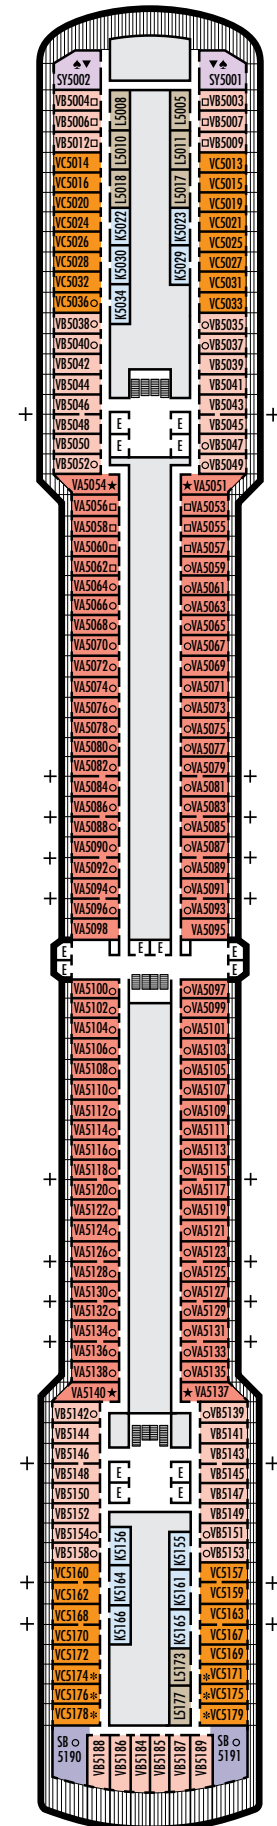

VERANDAH SUITES

SB

Neptune Suites: 2 lower beds convertible to 1 king-size bed, bathroom with dual sink vanity, full-size whirlpool bath & shower & additional shower stall, large sitting area, dressing room, private verandah, 1 sofa bed for 2 persons, floor-to-ceiling windows. Approximately 500–712 sq. ft. including verandah.

SY

Signature Suites: 2 lower beds convertible to 1 queen-size bed, bathroom with dual sink vanity, full-size whirlpool bath & shower & additional shower stall, large sitting area, private verandah, 1 sofa bed for 1 person, floor-to-ceiling windows. Approximately 372–384 sq. ft. including verandah.

VERANDAH STATEROOMS

VA VB VC

Verandah: 2 lower beds convertible to 1 queen-size bed, bathtub & shower, sitting area, private verandah, floor-to-ceiling windows. Approximately 212–359 sq. ft. including verandah.

INTERIOR STATEROOMS

K

Large or Standard: 2 lower beds convertible to 1 queen-size bed, shower. Approximately 151–233 sq. ft.

L

Standard: 2 lower beds convertible to 1 queen-size bed, shower. Approximately 151–233 sq. ft.

Verandah Deck