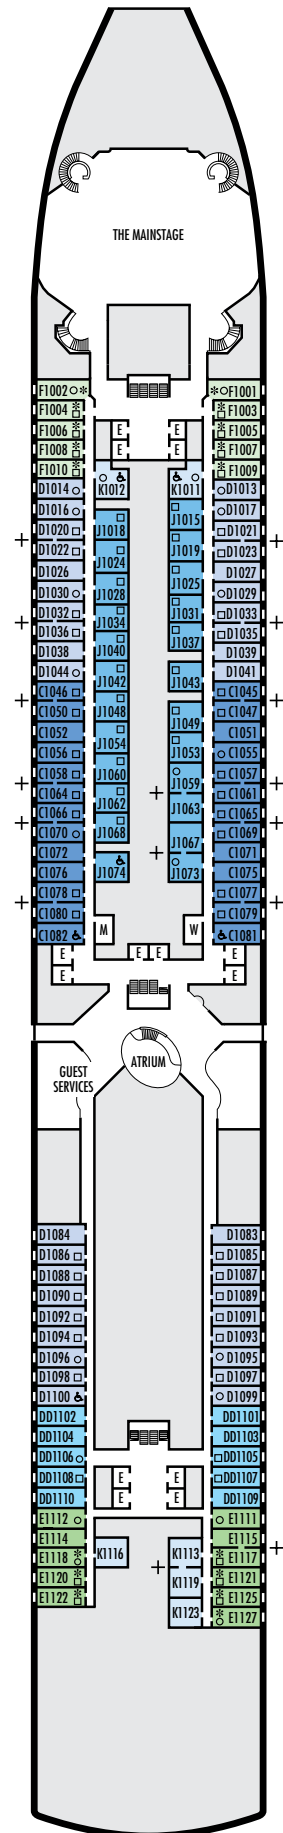

All information is subject to change.

STATEROOM SYMBOL LEGEND

- Quad (2 lower beds, 1 sofa bed, 1 upper)
- Triple (2 lower beds, 1 sofa bed)
- △ Partial sea view
- × Fully obstructed view
- + Connecting rooms
- * Shower only
- ♣ Single sink vanity
- ◆ Staterooms have solid steel verandah railings instead of clear-view Plexiglas® railings

ACCESSIBILITY STATEROOM SYMBOL LEGEND

- ♿ Suites SC6175 & SC6164 are fully accessible, bathtub and roll-in shower. Suite SS6108 and staterooms I-8037, VB6004, VB6003, D1100, C1082, C1081, J1074, K1012 & K1011 are fully accessible, roll-in shower only.
- ▼ Suites SY8068, SY5002 & SY5001 are fully accessible with single side approach to the bed, bathtub and roll-in shower
- ★ Staterooms VA8032, VA8031, VA6049, VA5140, VA5137, VA5054, VA5051, VA4132, VA4131, H4090, H4089, VA4052 & VA4051 are ambulatory accessible, roll-in shower only

OCEAN-VIEW STATEROOMS

C **D** **DD** **E** **F**

Large: 2 lower beds convertible to 1 queen-size bed, bathtub & shower.
Approximately 174–180 sq. ft.

INTERIOR STATEROOMS

J

Large: 2 lower beds convertible to 1 queen-size bed, shower.
Approximately 151–233 sq. ft.

K

Large or Standard: 2 lower beds convertible to 1 queen-size bed, shower.
Approximately 151–233 sq. ft.

DECK 1—MAIN DECK Staterooms 1001–1127

Main Deck

WESTERDAM

DECK PLANS & STATEROOMS

The deck plans are color-coded by category of stateroom, and the category letter precedes the stateroom number in each room. All staterooms are equipped with interactive LED television with On Demand movies, programming and multichannel music; mini-bar; mini-safe; data port; telephone.