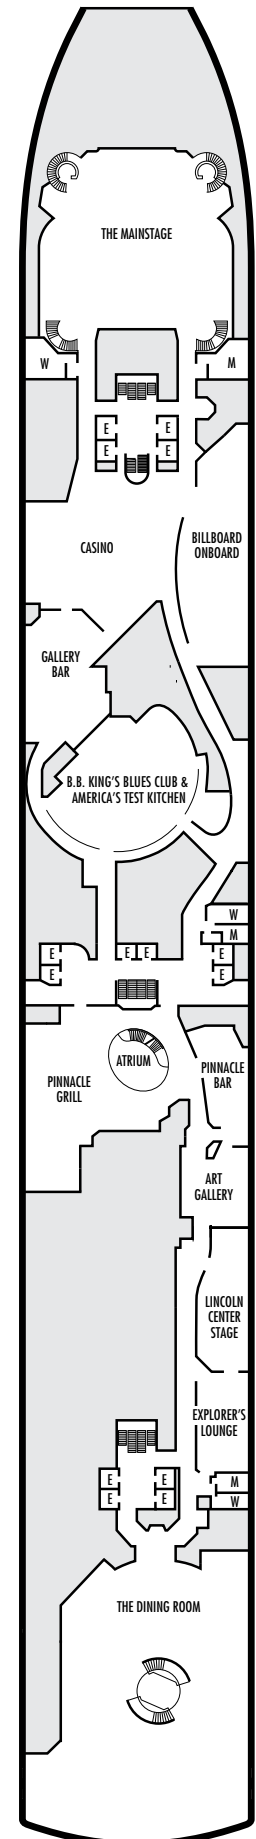

WESTERDAM

DECK PLANS & STATEROOMS

The deck plans are color-coded by category of stateroom, and the category letter precedes the stateroom number in each room. All staterooms are equipped with interactive LED television with On Demand movies, programming and multichannel music; mini-bar; mini-safe; data port; telephone.

Important Note: Not all staterooms within each category have the same furniture configuration and/or facilities. Appropriate symbols within the rooms on the deck plans describe differences from the stateroom descriptions below.

All information is subject to change.

STATEROOM SYMBOL LEGEND

- Quad (2 lower beds, 1 sofa bed, 1 upper)
- Triple (2 lower beds, 1 sofa bed)
- △ Partial sea view
- × Fully obstructed view
- + Connecting rooms
- Shower only
- ♣ Single sink vanity
- Staterooms have solid steel verandah railings instead of clear-view Plexiglas® railings

ACCESSIBILITY

STATEROOM SYMBOL LEGEND

- ♿ Suites SC6175 & SC6164 are fully accessible, bathtub and roll-in shower. Suite SS6108 and staterooms I-8037, VB6004, VB6003, D1100, C1082, C1081, J1074, K1012 & K1011 are fully accessible, roll-in shower only.
- ▼ Suites SY8068, SY5002 & SY5001 are fully accessible with single side approach to the bed, bathtub and roll-in shower
- ★ Staterooms VA8032, VA8031, VA6049, VA5140, VA5137, VA5054, VA5051, VA4132, VA4131, H4090, H4089, VA4052 & VA4051 are ambulatory accessible, roll-in shower only