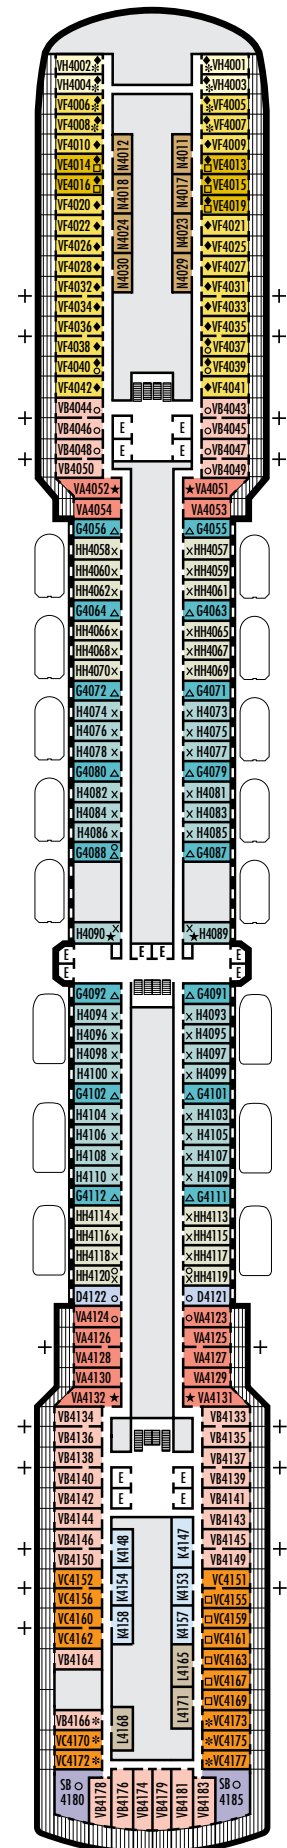

K

Large or Standard: 2 lower beds convertible to 1 queen-size bed, shower.
Approximately 151–233 sq. ft.

DECK 1—MAIN DECK Staterooms 1001–1127

Main Deck

WESTERDAM

DECK PLANS & STATEROOMS

The deck plans are color-coded by category of stateroom, and the category letter precedes the stateroom number in each room. All staterooms are equipped with interactive LED television with On Demand movies, programming and multichannel music; mini-bar; mini-safe; data port; telephone.

VERANDAH STATEROOMS

VA VB VC VE VF VH

Verandah: 2 lower beds convertible to 1 queen-size bed, bathtub & shower, sitting area, private verandah, floor-to-ceiling windows.
Approximately 212–359 sq. ft. including verandah.

OCEAN-VIEW STATEROOMS

D

Large: 2 lower beds convertible to 1 queen-size bed, bathtub & shower.
Approximately 174–180 sq. ft.

G H HH

Large: 2 lower beds convertible to 1 queen-size bed, bathtub & shower. All G-category staterooms have partial sea views. All H- & HH-category staterooms have fully obstructed views.
Approximately 174–180 sq. ft.

INTERIOR STATEROOMS

K

Large or Standard: 2 lower beds convertible to 1 queen-size bed, shower.
Approximately 151–233 sq. ft.

L N

Standard: 2 lower beds convertible to 1 queen-size bed, shower.
Approximately 151–233 sq. ft.