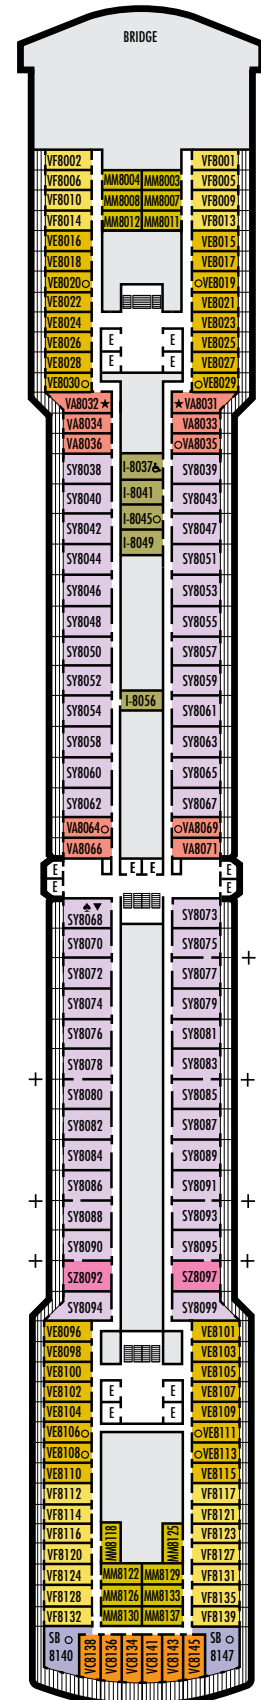

VERANDAH SUITES

SB

Neptune Suites: 2 lower beds convertible to 1 king-size bed, bathroom with dual sink vanity, full-size whirlpool bath & shower & additional shower stall, large sitting area, dressing room, private verandah, 1 sofa bed for 2 persons, floor-to-ceiling windows.
Approximately 500–712 sq. ft. including verandah.

SY SZ

Signature Suites: 2 lower beds convertible to 1 queen-size bed, bathroom with dual sink vanity, full-size whirlpool bath & shower & additional shower stall, large sitting area, private verandah, 1 sofa bed for 1 person, floor-to-ceiling windows.
Approximately 372–384 sq. ft. including verandah.

VERANDAH STATEROOMS

VA VC VE VF

Verandah: 2 lower beds convertible to 1 queen-size bed, bathtub & shower, sitting area, private verandah, floor-to-ceiling windows.
Approximately 212–359 sq. ft. including verandah.

INTERIOR STATEROOMS

I MM

Large or Standard: 2 lower beds convertible to 1 queen-size bed, shower.
Approximately 151–233 sq. ft.

Navigation Deck