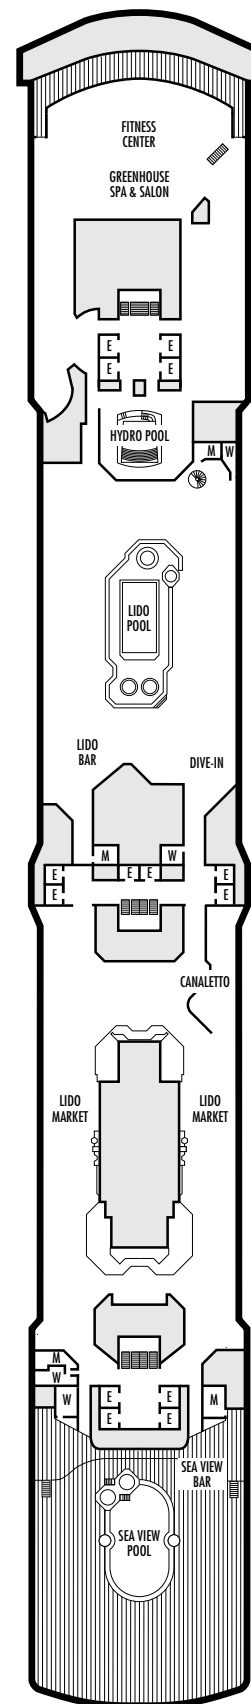

The deck plans are color-coded by category of stateroom, and the category letter precedes the stateroom number in each room. All staterooms are equipped with interactive LED television with On Demand movies, programming and multichannel music; mini-bar; mini-safe; data port; telephone.

Important Note: Not all staterooms within each category have the same furniture configuration and/or facilities. Appropriate symbols within the rooms on the deck plans describe differences from the stateroom descriptions below.

All information is subject to change.

STATEROOM SYMBOL LEGEND

- Quad (2 lower beds, 1 sofa bed, 1 upper)
- Triple (2 lower beds, 1 sofa bed)
- △ Partial sea view
- × Fully obstructed view
- + Connecting rooms
- Shower only
- ♣ Single sink vanity
- Staterooms have solid steel verandah railings instead of clear-view Plexiglas® railings

ACCESSIBILITY

STATEROOM SYMBOL LEGEND

- ♿ Suites SC6175 & SC6164 are fully accessible, bathtub and roll-in shower. Suite SS6108 and staterooms I-8037, VB6004, VB6003, D1100, C1082, C1081, J1074, K1012 & K1011 are fully accessible, roll-in shower only.
- ▼ Suites SY8068, SY5002 & SY5001 are fully accessible with single side approach to the bed, bathtub and roll-in shower
- ★ Staterooms VA8032, VA8031, VA6049, VA5140, VA5137, VA5054, VA5051, VA4132, VA4131, H4090, H4089, VA4052 & VA4051 are ambulatory accessible, roll-in shower only

Lido Deck