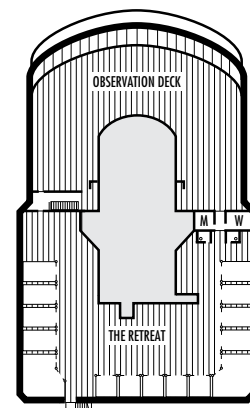

The deck plans are color-coded by category of stateroom, and the category letter precedes the stateroom number in each room. All staterooms are equipped with interactive LED television with On Demand movies, programming and multichannel music; mini-bar; mini-safe; data port; telephone.

Important Note: Not all staterooms within each category have the same furniture configuration and/or facilities. Appropriate symbols within the rooms on the deck plans describe differences from the stateroom descriptions below.

All information is subject to change.

STATEROOM SYMBOL LEGEND

- Quad (2 lower beds, 1 sofa bed, 1 upper)
- Triple (2 lower beds, 1 sofa bed)
- △ Partial sea view
- × Fully obstructed view
- + Connecting rooms
- Shower only
- ♣ Single sink vanity
- Staterooms have solid steel verandah railings instead of clear-view Plexiglas® railings

ACCESSIBILITY

STATEROOM SYMBOL LEGEND

- ♿ Suites SC6175 & SC6164 are fully accessible, bathtub and roll-in shower. Suite SS6108 and staterooms I-8037, VB6004, VB6003, D1100, C1082, C1081, J1074, K1012 & K1011 are fully accessible, roll-in shower only.
- ▼ Suites SY8068, SY5002 & SY5001 are fully accessible with single side approach to the bed, bathtub and roll-in shower
- ★ Staterooms VA8032, VA8031, VA6049, VA5140, VA5137, VA5054, VA5051, VA4132, VA4131, H4090, H4089, VA4052 & VA4051 are ambulatory accessible, roll-in shower only

Sports Deck