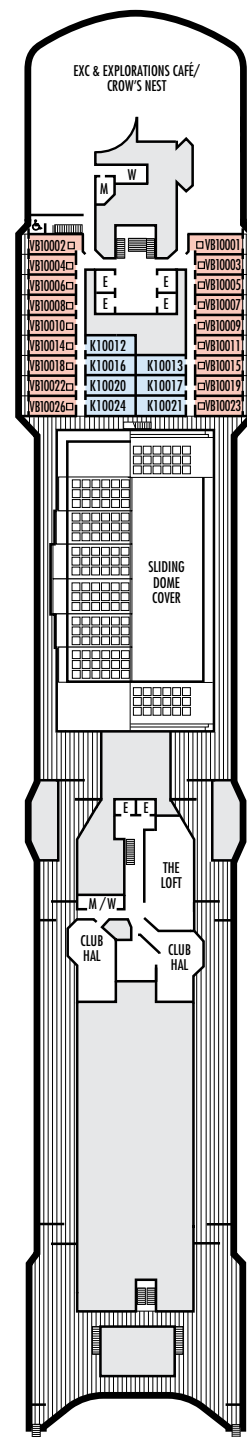

All information is subject to change.

STATEROOM SYMBOL LEGEND

- Quad (2 lower beds, 1 sofa bed, 1 upper)
- Triple (2 lower beds, 1 sofa bed)
- △ Partial sea view
- × Fully obstructed view
- + Connecting rooms
- Shower only
- ♣ Single sink vanity
- Staterooms have solid steel verandah railings instead of clear-view Plexiglas® railings

ACCESSIBILITY STATEROOM SYMBOL LEGEND

- ♿ Suites SC6175 & SC6164 are fully accessible, bathtub and roll-in shower. Suite SS6108 and staterooms I-8037, VB6004, VB6003, D1100, C1082, C1081, J1074, K1012 & K1011 are fully accessible, roll-in shower only.
- ▼ Suites SY8068, SY5002 & SY5001 are fully accessible with single side approach to the bed, bathtub and roll-in shower
- ★ Staterooms VA8032, VA8031, VA6049, VA5140, VA5137, VA5054, VA5051, VA4132, VA4131, H4090, H4089, VA4052 & VA4051 are ambulatory accessible, roll-in shower only

VERANDAH STATEROOMS

VB

Verandah: 2 lower beds convertible to 1 queen-size bed, bathtub & shower, sitting area, private verandah, floor-to-ceiling windows. Approximately 212–359 sq. ft including verandah.

INTERIOR STATEROOMS

K

Large or Standard: 2 lower beds convertible to 1 queen-size bed, shower. Approximately 151–233 sq. ft.

Observation Deck